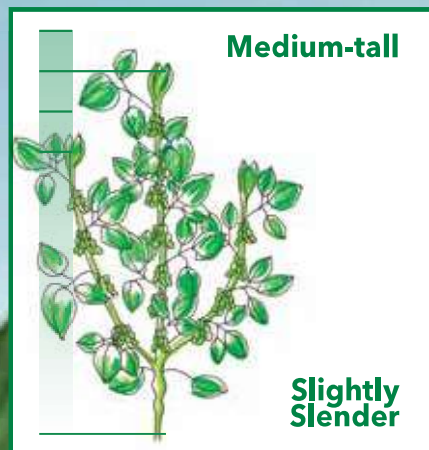

⚠ MANAGEMENT POINTERS

- Best in 15" spacing or less
- Adapted to no-till

STANDABILITY

SCLEROTINIA TOLERANCE

STABILITY - ADAPTABILITY

VIGOUR FOR NO-TILL

ADAPTABILITY TO 30"

IDC