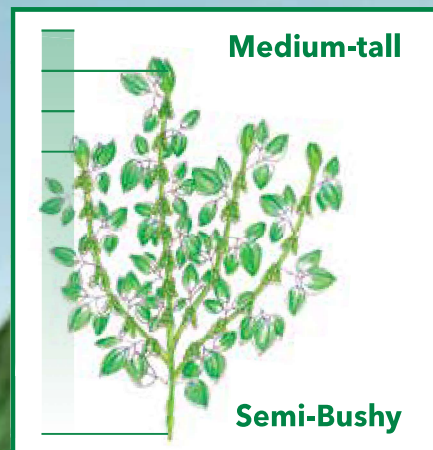

ADAPTABILITY TO 30"

●●●●○○○○○○○ 5

IDC

●●●●●●●○○ N/A

⚠ MANAGEMENT POINTERS

- Responds well to high population
- Adapted to all soil types
- Is best positioned in narrow rows (7 to 15")

Prograin®

ROUNDUP READY 2
XTEND
SOYBEANS

2019
new variety

DEVO R2X

2350 CHU
(RM 00.2)

Variety that will be appreciated for its agronomic traits

⊕ CHARACTERISTICS

- Extremely vigorous with early flowering and pod set
- Very good yield potential for its maturity group
- Among the earliest maturing variety on the market, well adapted to the short-season regions
- Stands out in minimum tillage
- Good bushing capacity and excellent vigour